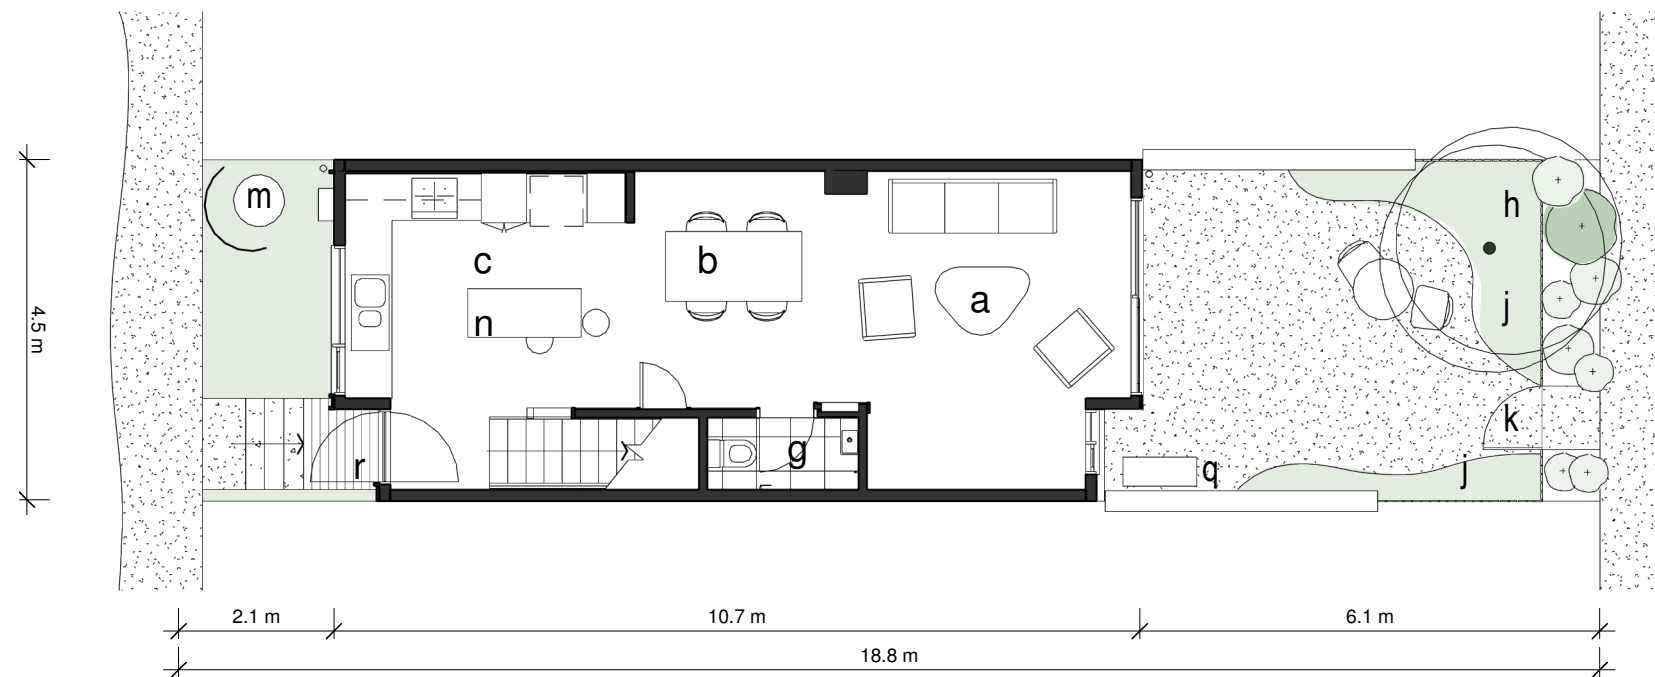

first floor

ceiling storage

ground floor

- a living
- b dining
- c kitchen
- d study
- e bedroom
- f bathroom
- g toilet

- h small deciduous tree
- j garden
- k gate

- m heat pump/HWS
- s roof storage access
- p eaves shading
- q AC

- optional items
- r security screen door
  - n island bench
  - t skylight

FECA 81.0m<sup>2</sup>  
STORAGE 12.3m<sup>3</sup>