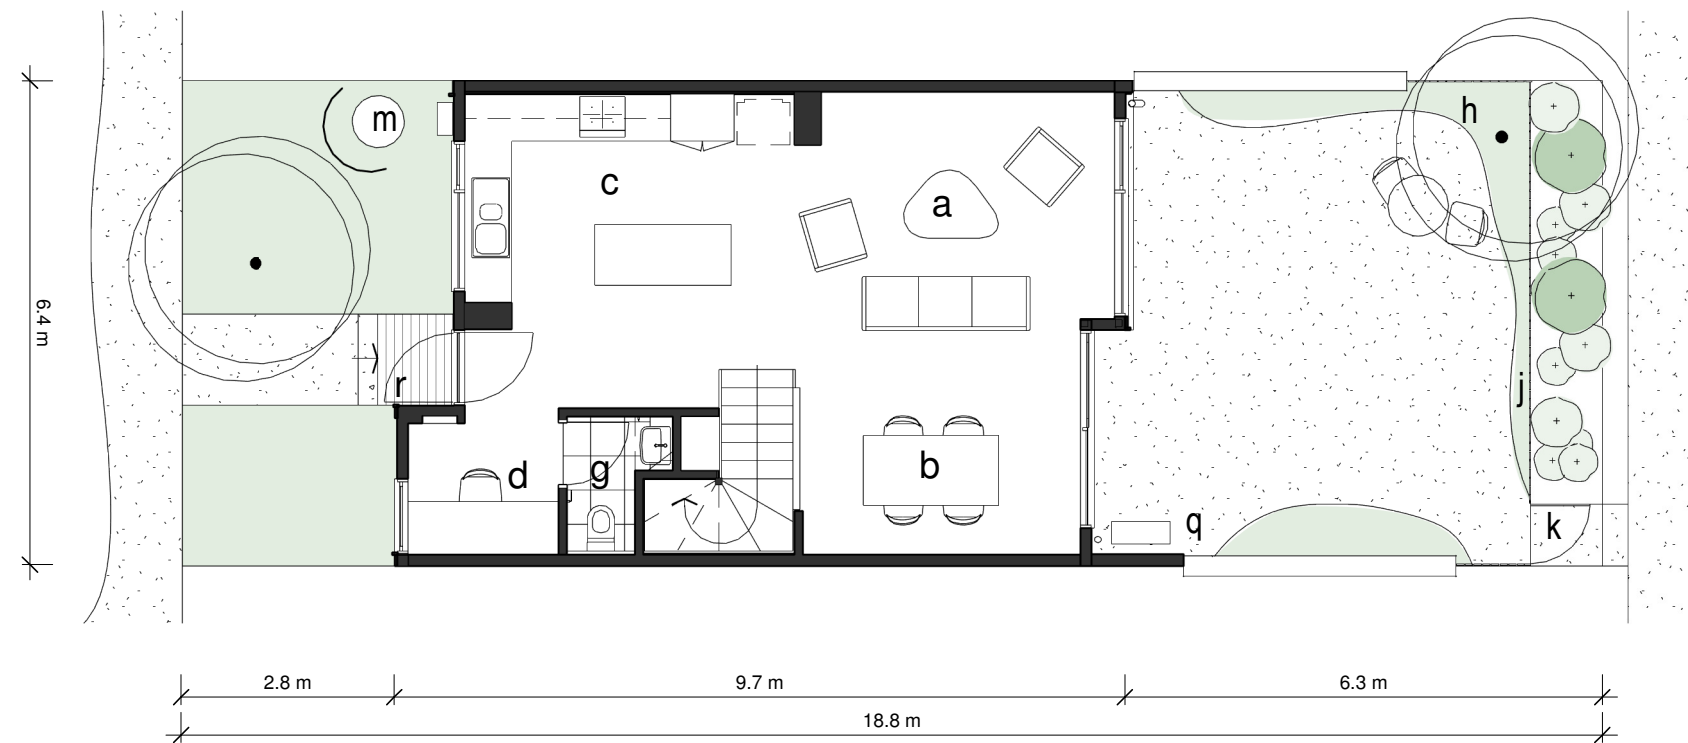

first floor

ceiling storage

ground floor

- a living
- b dining
- c kitchen
- d study
- e bedroom
- f bathroom
- g toilet

- h small deciduous tree
- j garden
- k gate

- m heat pump/HWS
- r security screen door
- n island bench
- t skylight

FECA 101.3m²
STORAGE 10.6m³