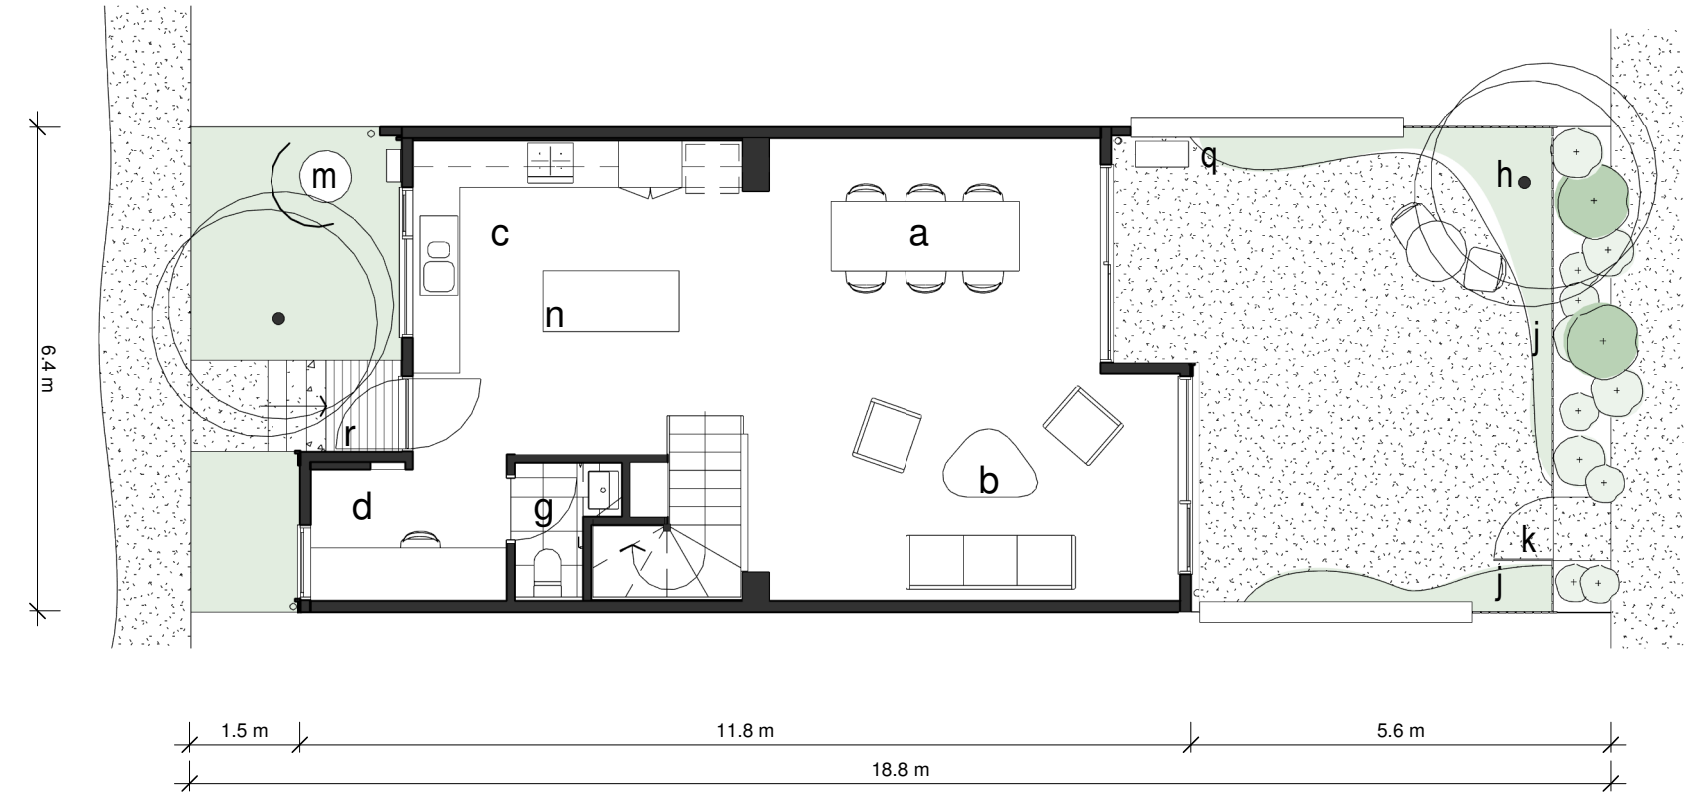

first floor

ceiling storage

ground floor

- a living
- b dining
- c kitchen
- d study
- e bedroom
- f bathroom
- g toilet

- h small deciduous tree
- j garden
- k gate

- m heat pump/HWS
- r security screen door
- n island bench
- t skylight

- FECA 120.3m²
- STORAGE 14.2m³